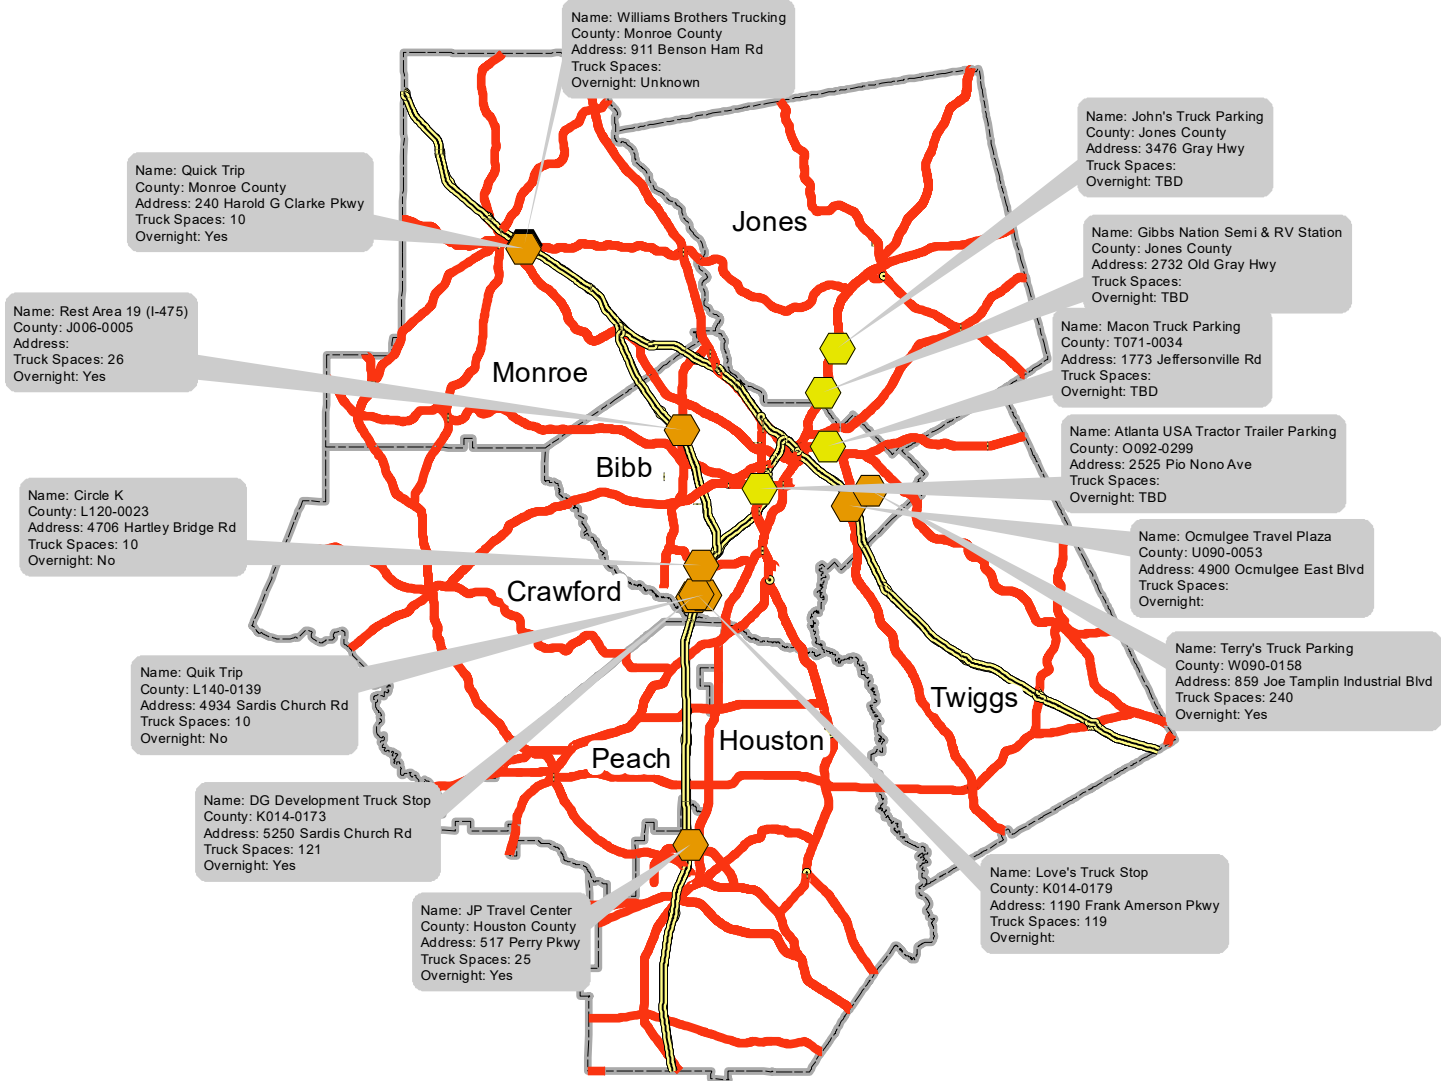

Commercial Truck Parking Locations in Central GA (Version Date: 1/24/2023)